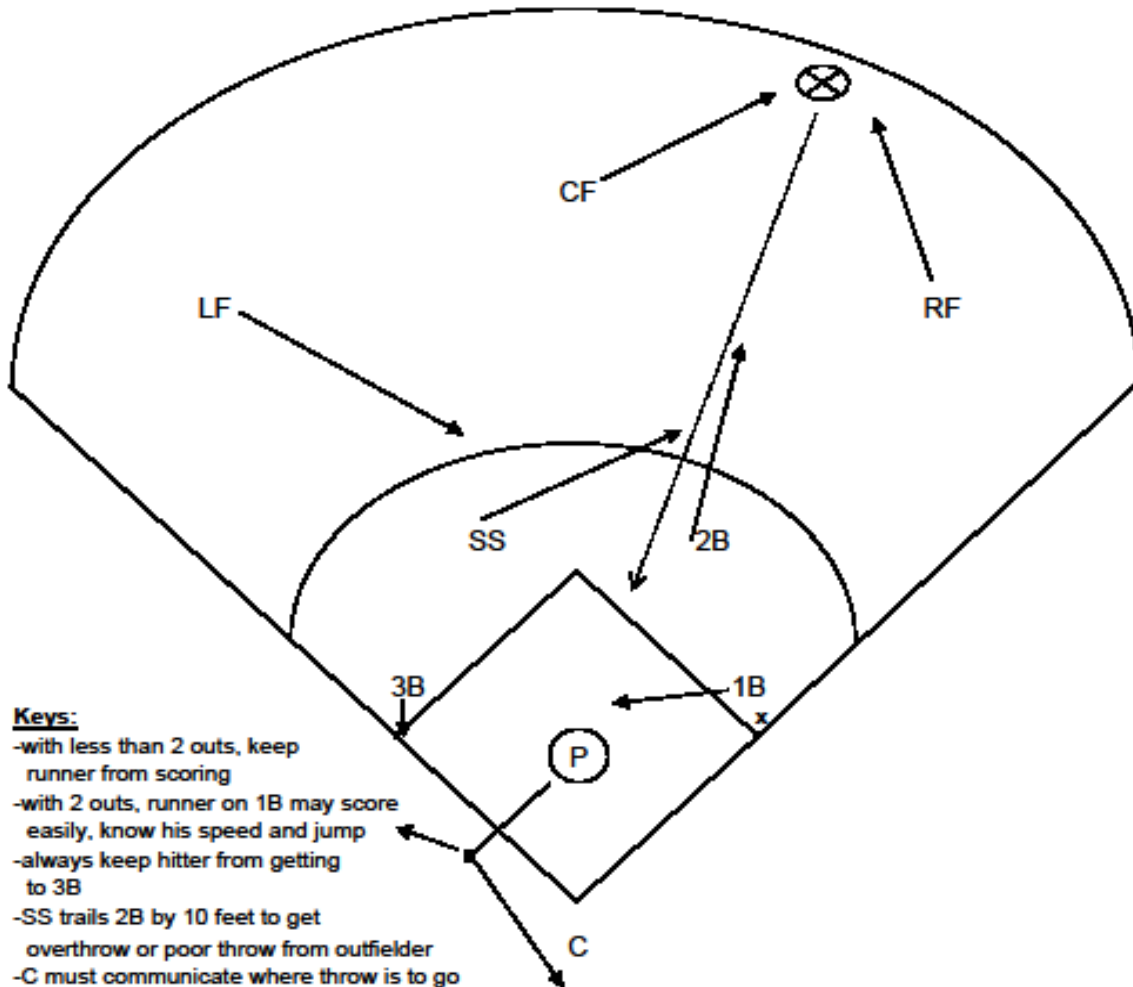

Defensive Teamwork

Runner on 1st Base Double to Right Center Field

Keys:

- -with less than 2 outs, keep runner from scoring
- -with 2 outs, runner on 1B may score easily, know his speed and jump
- -always keep hitter from getting to 3B
- -SS trails 2B by 10 feet to get overthrow or poor throw from outfielder
- -C must communicate where throw is to go
- -1B acts as cut-off to play at home
- -OF throw to cut-off man's head to correct base

Position	Job	Position	Job
P	See where play is, back up correct base	LF	Slides up to keep hitter close to 2B
C	Direct throws from relay	CF	Get to ball, talk with RF
1B	Acts as relay to home	RF	Get to ball, talk with CF
2B	Acts as relay, lining up to home		
3B	Covers 3B		
SS	10 feet behind 2B, tells where play is