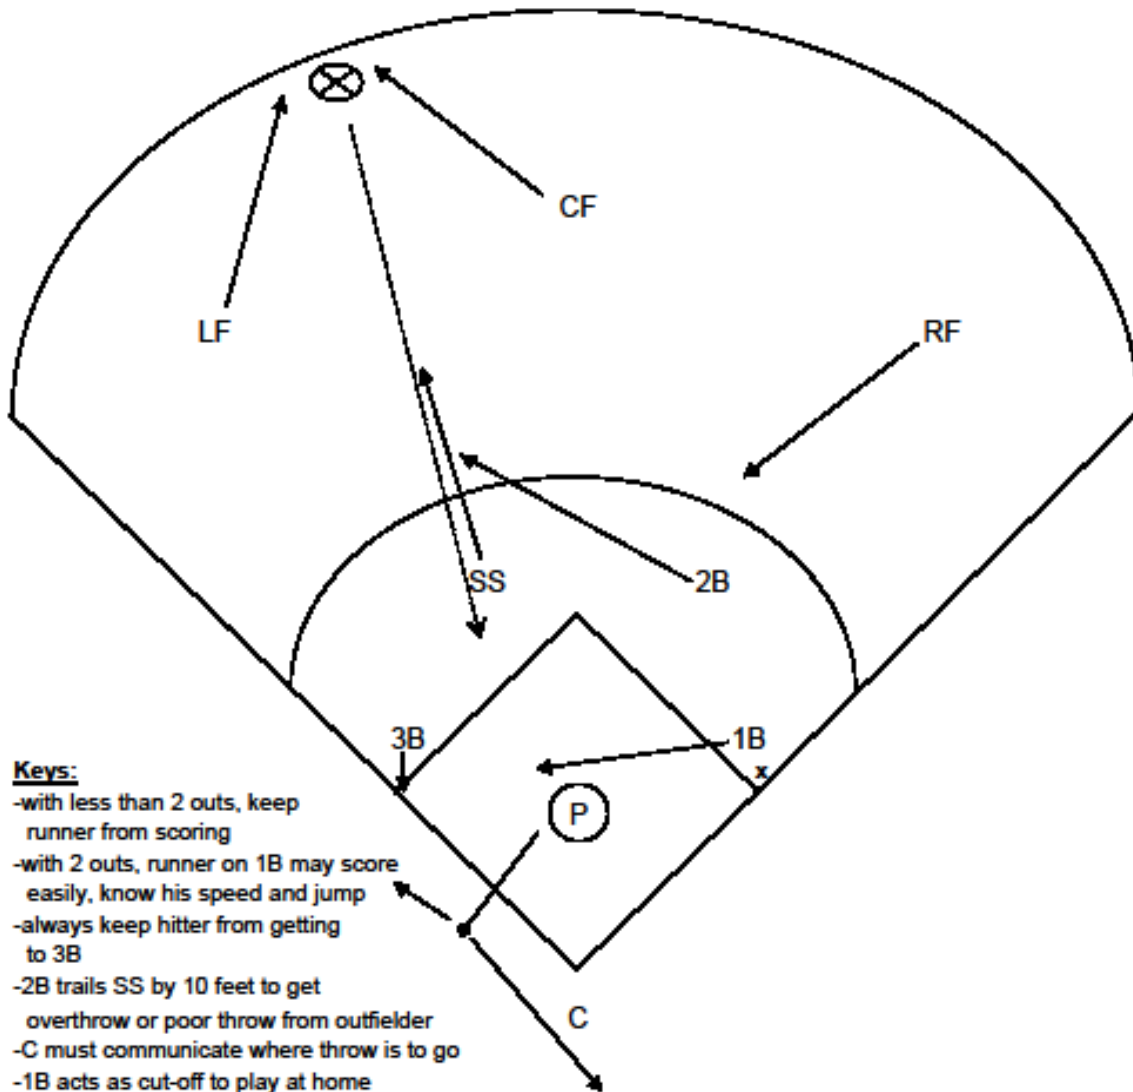

Defensive Teamwork

Runner on 1st Base Double to Left Field Line

Keys:

- with less than 2 outs, keep runner from scoring
- with 2 outs, runner on 1B may score easily, know his speed and jump
- always keep hitter from getting to 3B
- 2B trails SS by 10 feet to get overthrow or poor throw from LF
- C must communicate where throw is to go
- 1B trails hitter to 2B, look for backdoor throw
- LF throws to cut-off man

Position	Job	Position	Job
P	See where play is, back up correct base	LF	Get to ball quickly, throw to SS
C	Direct throws from relay	CF	Tells where play is going
1B	Steps inside runner, trails to 2B	RF	Backs up back door throw to 2B
2B	10 feet behind SS, tells where play is		
3B	Covers 3B, acts as cut to home		
SS	Acts as relay, lining up to home		

Defensive Teamwork

Runner on 1st Base Double to Left Center Field

Keys:

- with less than 2 outs, keep runner from scoring
- with 2 outs, runner on 1B may score easily, know his speed and jump
- always keep hitter from getting to 3B
- 2B trails SS by 10 feet to get overthrow or poor throw from outfielder
- C must communicate where throw is to go
- 1B acts as cut-off to play at home
- OF throw to cut-off man's head to correct base

Defensive Teamwork

Runner on 1st Base Double to Right Field Line

Keys:

- with less than 2 outs, keep runner from scoring
- with 2 outs, runner on 1B may score easily, know his speed and jump
- always keep hitter from getting to 3B
- 1B trails 2B by 10 feet to get overthrow or poor throw from outfielder
- C must communicate where throw is to go
- SS acts as relay to 3B, covers 2B also
- OF throw to cut-off man's head to correct base