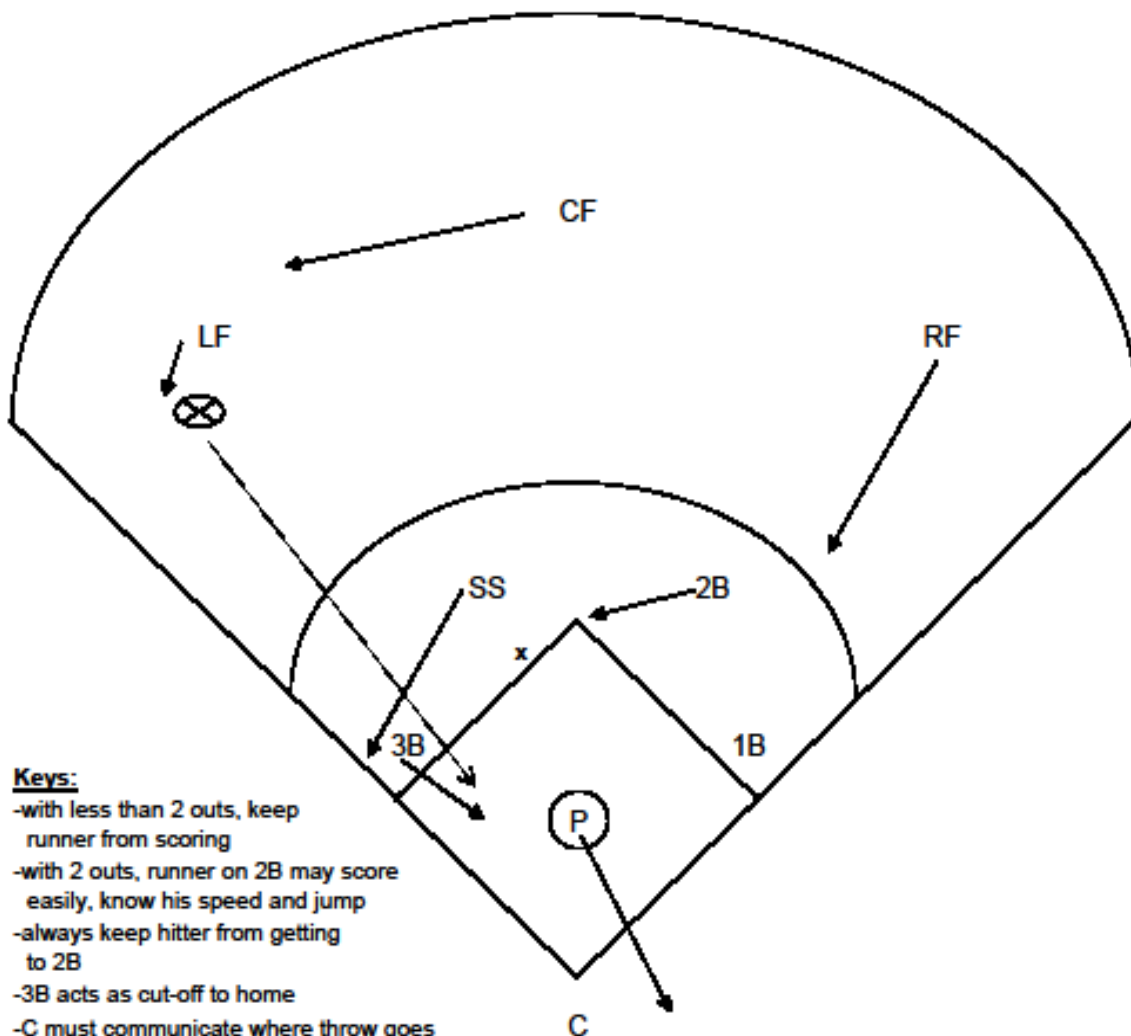

Defensive Teamwork

Runner on 1st Base Double to Left Field Line

Keys:

- with less than 2 outs, keep runner from scoring
- with 2 outs, runner on 1B may score easily, know his speed and jump
- always keep hitter from getting to 3B
- 2B trails SS by 10 feet to get overthrow or poor throw from LF
- C must communicate where throw is to go
- 1B trails hitter to 2B, look for backdoor throw
- LF throws to cut-off man

Defensive Teamwork

Runner on 1st Base Double to Right Center Field

Keys:

- with less than 2 outs, keep runner from scoring
- with 2 outs, runner on 1B may score easily, know his speed and jump
- always keep hitter from getting to 3B
- SS trails 2B by 10 feet to get overthrow or poor throw from outfielder
- C must communicate where throw is to go
- 1B acts as cut-off to play at home
- OF throw to cut-off man's head to correct base

Defensive Teamwork

Runner on 1st Base Double to Right Field Line

Keys:

- with less than 2 outs, keep runner from scoring
- with 2 outs, runner on 1B may score easily, know his speed and jump
- always keep hitter from getting to 3B
- 1B trails 2B by 10 feet to get overthrow or poor throw from outfielder
- C must communicate where throw is to go
- SS acts as relay to 3B, covers 2B also
- OF throw to cut-off man's head to correct base

Defensive Teamwork

Runner on 2nd Base Single to Left Field Line

Keys:

- with less than 2 outs, keep runner from scoring
- with 2 outs, runner on 2B may score easily, know his speed and jump
- always keep hitter from getting to 2B
- 3B acts as cut-off to home
- C must communicate where throw goes
- 1B stays at home
- SS covers 3B
- LF throws to cut-off man