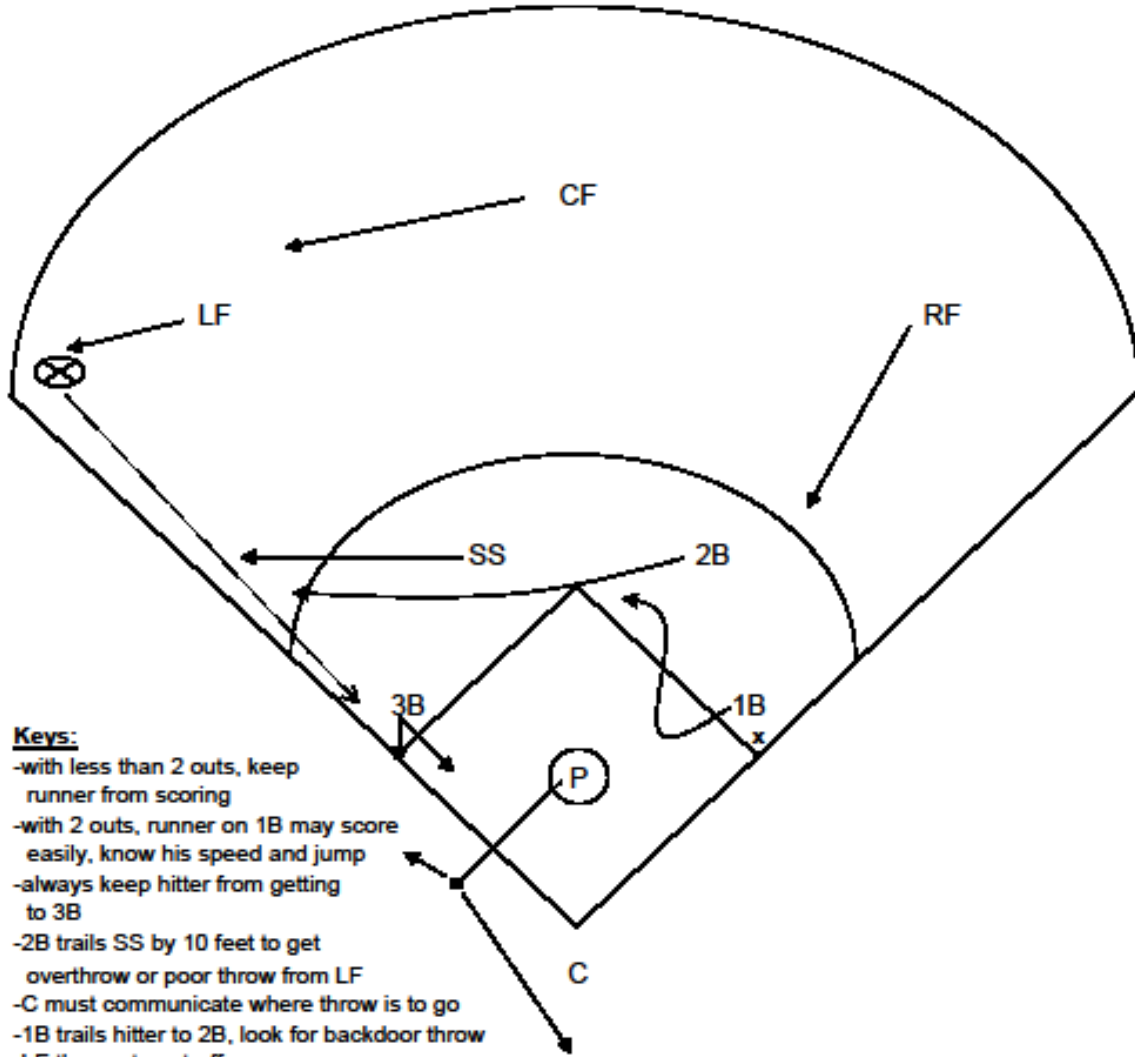

Defensive Teamwork

Runner on 1st Base Double to Left Field Line

Keys:

- with less than 2 outs, keep runner from scoring
- with 2 outs, runner on 1B may score easily, know his speed and jump
- always keep hitter from getting to 3B
- 2B trails SS by 10 feet to get overthrow or poor throw from LF
- C must communicate where throw is to go
- 1B trails hitter to 2B, look for backdoor throw
- LF throws to cut-off man

Position	Job	Position	Job
P	See where play is, back up correct base	LF	Get to ball quickly, throw to SS
C	Direct throws from relay	CF	Tells where play is going
1B	Steps inside runner, trails to 2B	RF	Backs up back door throw to 2B
2B	10 feet behind SS, tells where play is		
3B	Covers 3B, acts as cut to home		
SS	Acts as relay, lining up to home		

Defensive Teamwork

Runner on 1st Base Double to Left Center Field

Keys:

- with less than 2 outs, keep runner from scoring
- with 2 outs, runner on 1B may score easily, know his speed and jump
- always keep hitter from getting to 3B
- 2B trails SS by 10 feet to get overthrow or poor throw from outfielder
- C must communicate where throw is to go
- 1B acts as cut-off to play at home
- OF throw to cut-off man's head to correct base

Defensive Teamwork

Runner on 1st Base Double to Right Field Line

Keys:

- with less than 2 outs, keep runner from scoring
- with 2 outs, runner on 1B may score easily, know his speed and jump
- always keep hitter from getting to 3B
- 1B trails 2B by 10 feet to get overthrow or poor throw from outfielder
- C must communicate where throw is to go
- SS acts as relay to 3B, covers 2B also
- OF throw to cut-off man's head to correct base