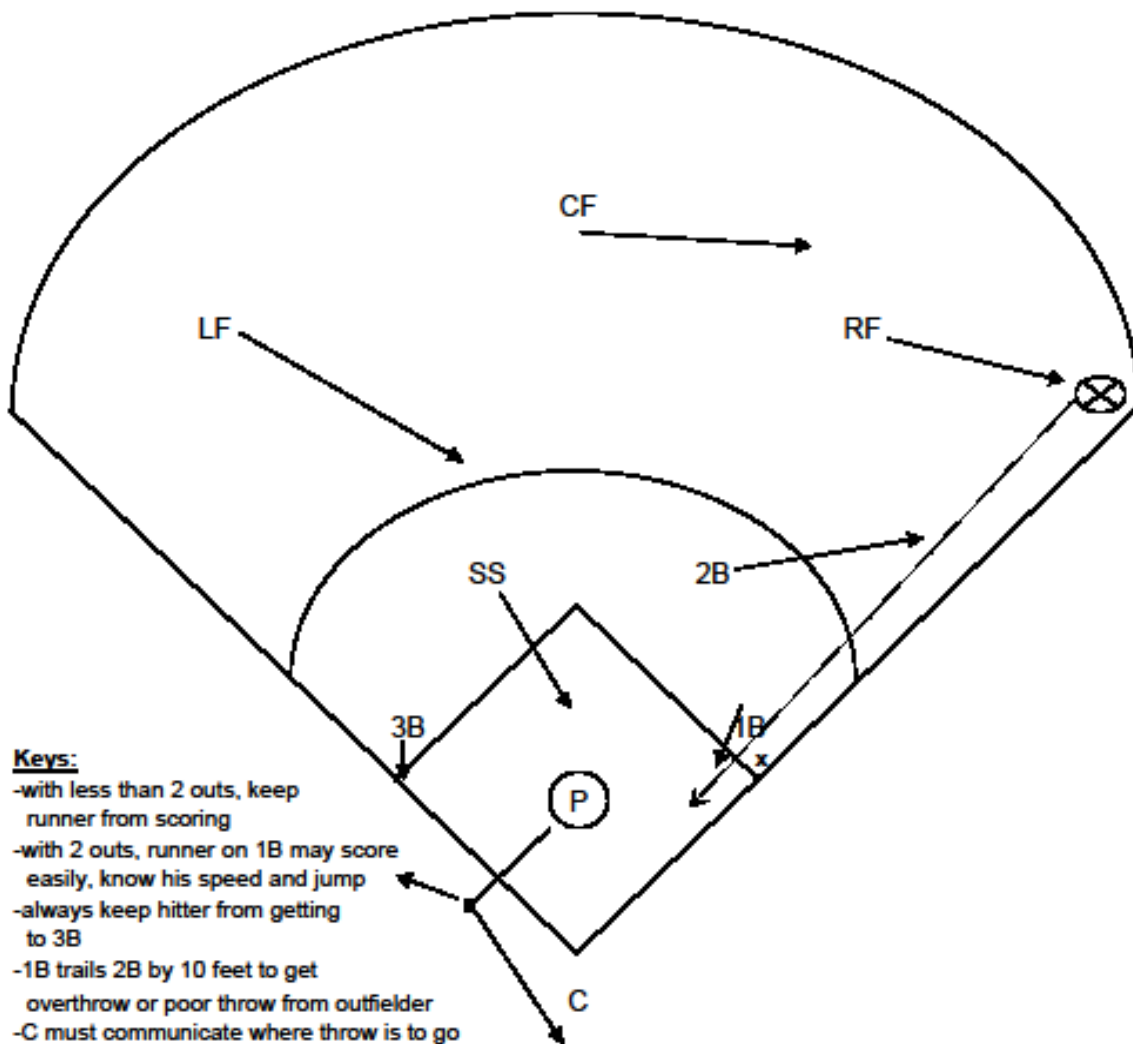

Defensive Teamwork

Runner on 1st Base Double to Left Field Line

Keys:

- with less than 2 outs, keep runner from scoring
- with 2 outs, runner on 1B may score easily, know his speed and jump
- always keep hitter from getting to 3B
- 2B trails SS by 10 feet to get overthrow or poor throw from LF
- C must communicate where throw is to go
- 1B trails hitter to 2B, look for backdoor throw
- LF throws to cut-off man

Defensive Teamwork

Runner on 1st Base Double to Left Center Field

Keys:

- with less than 2 outs, keep runner from scoring
- with 2 outs, runner on 1B may score easily, know his speed and jump
- always keep hitter from getting to 3B
- 2B trails SS by 10 feet to get overthrow or poor throw from outfielder
- C must communicate where throw is to go
- 1B acts as cut-off to play at home
- OF throw to cut-off man's head to correct base

Defensive Teamwork

Runner on 1st Base Double to Right Center Field

Keys:

- with less than 2 outs, keep runner from scoring
- with 2 outs, runner on 1B may score easily, know his speed and jump
- always keep hitter from getting to 3B
- SS trails 2B by 10 feet to get overthrow or poor throw from outfielder
- C must communicate where throw is to go
- 1B acts as cut-off to play at home
- OF throw to cut-off man's head to correct base

Defensive Teamwork

Runner on 1st Base Double to Right Field Line

Keys:

- with less than 2 outs, keep runner from scoring
- with 2 outs, runner on 1B may score easily, know his speed and jump
- always keep hitter from getting to 3B
- 1B trails 2B by 10 feet to get overthrow or poor throw from outfielder
- C must communicate where throw is to go
- SS acts as relay to 3B, covers 2B also
- OF throw to cut-off man's head to correct base