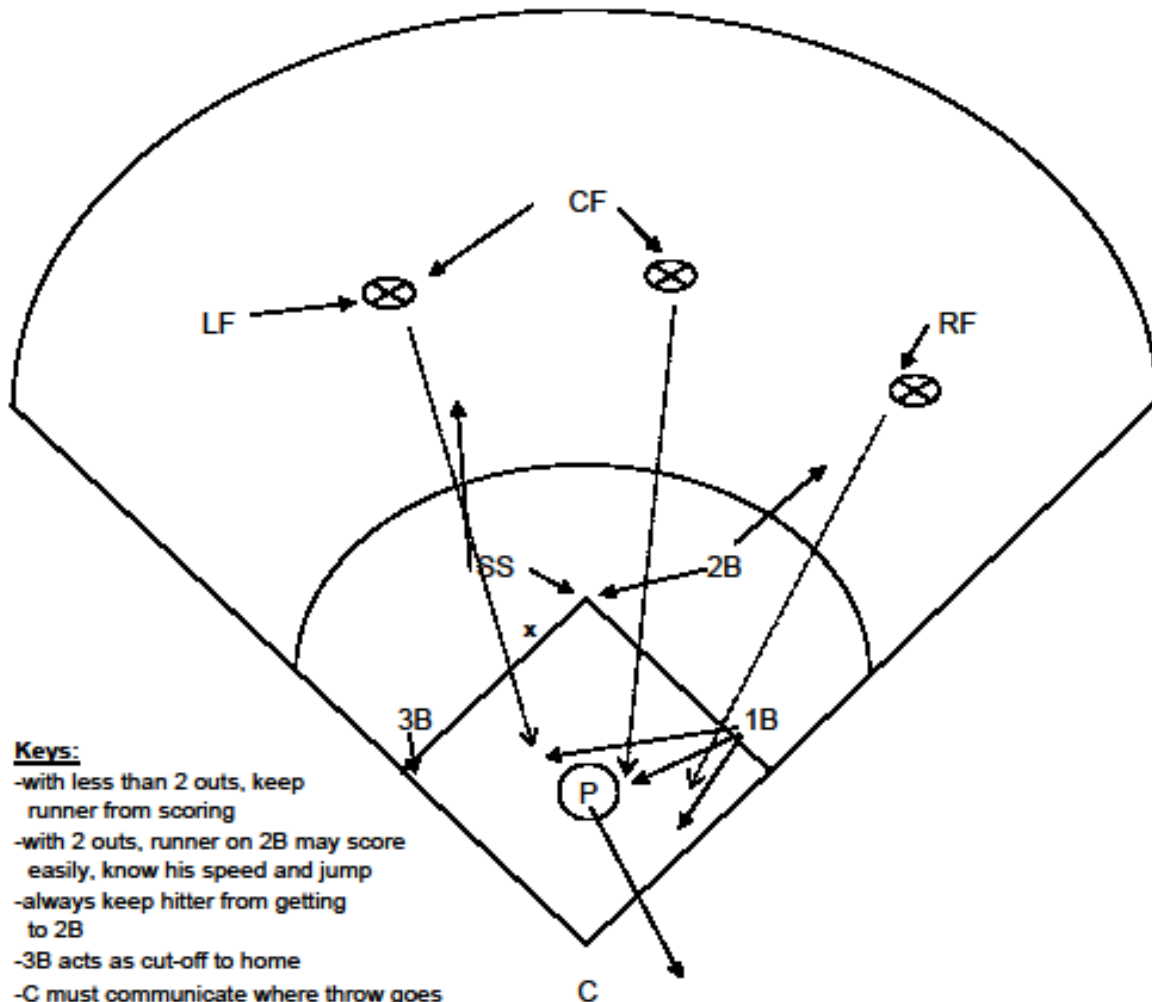

Defensive Teamwork

Runner on 2nd Base
Single to Left Center, Center, Right Field

Keys:

- -with less than 2 outs, keep runner from scoring
- -with 2 outs, runner on 2B may score easily, know his speed and jump
- -always keep hitter from getting to 2B
- -3B acts as cut-off to home
- -C must communicate where throw goes
- -1B stays at home
- -SS covers 3B
- -OF throws to cut-off man

Position	Job	Position	Job
P	Back up throw to home	LF	Get to ball quickly, throw to 1B
C	Direct throws from relay	CF	Get to ball quickly, throw to 1B
1B	Acts as relay, lining up to home	RF	Get to ball quickly, throw to 1B
2B	Covers 2B		
3B	Covers 3B		
SS	Tells OF where play is going